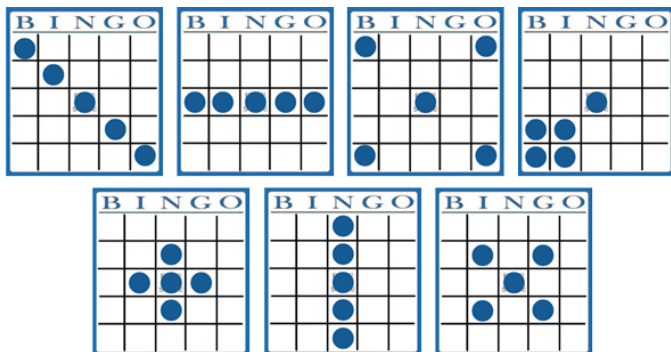

20 Either/Or – Fill the Card \$75.00 (20. Salmon)

21 thru 22 – Regular Bingo \$50.00 (21. Stripe Yellow, 22. Stripe Salmon)

23 Quickie Game – Fill the Card \$75.00 (23. Green Single Card)

50/50 Game #3 Ends!

24 Jackpot – Regular Bingo \$50.00 Fill the Card (24. Red)

Our Jackpot Game is a progressive build-up for a maximum of \$1,000.00 on a specific number of balls.

We start with 50 balls (\$400), increasing by 1 balls each week. Build-up increases by \$50 each week.

Consolation Prize if no winner on given number of balls: \$100.

House Rules

Bingo on B3 for regular games pays an extra \$25 (split between multiple winners)

Players Pool is won when ball is the last ball called for bingo, on Regular Bingo Games only

Only Players 18 and Over Can Collect Cash Payout

If Less Than 50 People in Attendance, Regular Bingo Prizes Drop to a \$40 Payout

If the Snow Emergency Plan is in Effect, Bingo will be Cancelled

Ways to Win Regular Bingo