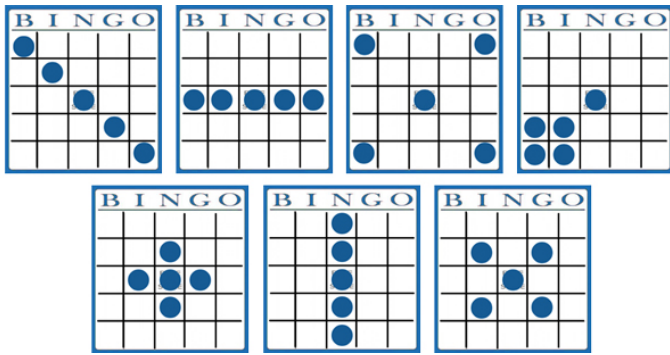

### House Rules

Bingo on B3 for regular games pays an extra \$25 (split between multiple winners)

Players Pool is won when ball is the last ball called for bingo

Only Players 18 and Over Can Collect Cash Payout

If Less Than 50 People in Attendance, Regular Bingo Prizes Drop to a \$40 Payout

If the Snow Emergency Plan is in Effect, Bingo will be Cancelled

28 John Street, Westminster MD, 21157  
Office: 410-848-1800

## Ways to Win Regular Bingo

Diagonal  
Vertical  
Horizontal

Outside Corners  
Inside Corners  
Small Diamond

Postage Stamp

Ways to Win Special Bingos will be Displayed on the Screen During Those Specific Games