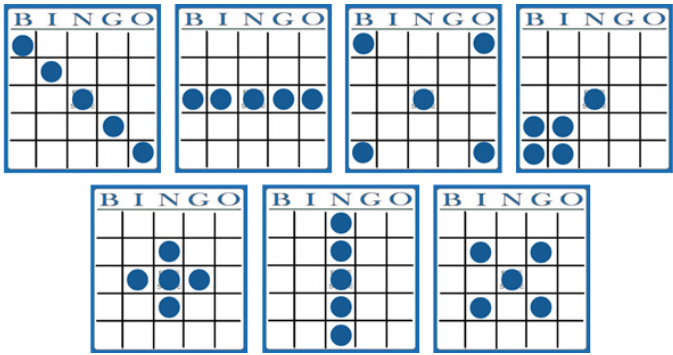

Players Pool is won when ball is the last ball called for bingo, on Regular Bingo Games only

Only Players 18 and Over Can Collect Cash Payout

If Less Than 50 People in Attendance, Regular Bingo Prizes Drop to a \$40 Payout

Ways to Win Regular Bingo

Diagonal

Vertical

Horizontal

Postage Stamp

Outside Corners

Inside Corners

Small Diamond