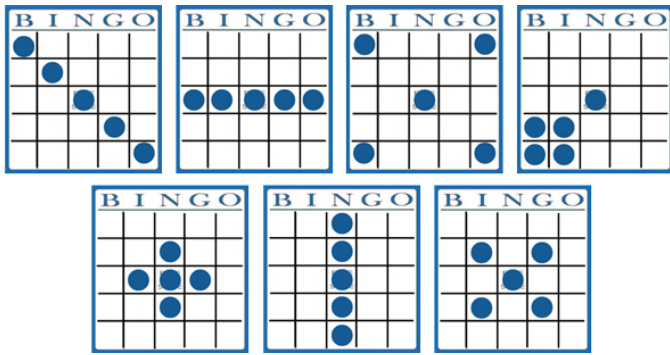

Ways to Win Regular Bingo