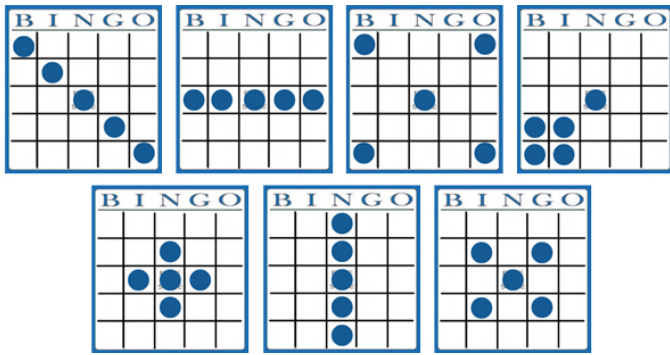

20 Either/Or – Fill the Card \$75.00 (20. Orange)

21 thru 22 – Regular Bingo \$50.00 (21. Stripe Yellow, 22. Stripe Salmon)

23 Quickie Game – Fill the Card \$75.00 (23. Green Single Card)

24 Jackpot – Regular Bingo \$50.00 Fill the Card (24. Red) *Our Jackpot Game is a progressive build-up for a maximum of \$1,000.00 on a specific number of balls.*

### House Rules

Bingo on B3 for regular games pays an extra \$25 (split between multiple winners)

Players Pool is won when ball is the last ball called for bingo, on Regular Bingo Games only

Only Players 18 and Over Can Collect Cash Payout

## Ways to Win Regular Bingo

Diagonal  
Vertical  
Horizontal

Outside Corners  
Inside Corners  
Small Diamond

Postage Stamp

Ways to Win Special Bingos will be Displayed on the Screen During Those Specific Games