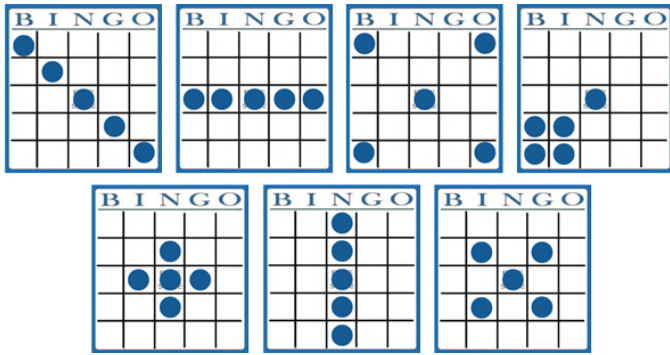

Ways to Win Regular Bingo

Diagonal

Vertical

Horizontal

Postage Stamp

Outside Corners

Inside Corners

Small Diamond

Check our website for more information on Bingo and other activities occurring at
Westminster Fire Department!