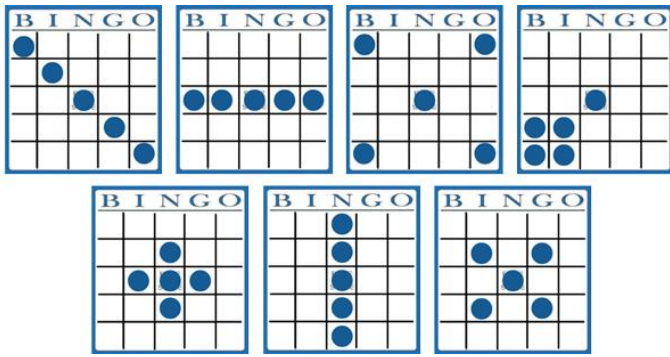

Ways to Win Regular Bingo

- Diagonal
- Vertical
- Horizontal
- Postage Stamp
- Outside Corners
- Inside Corners
- Small Diamond

Check our website for more information on Bingo and other activities occurring at Westminster Fire Department!