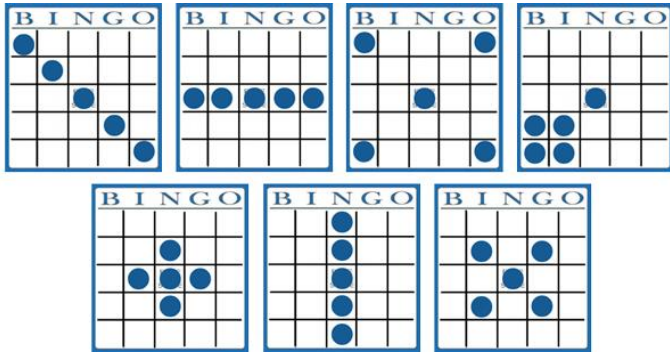

### House Rules

Bingo on B3 for regular games pays an extra \$25 (split between multiple winners)

Players Pool is won when ball is the last ball called for bingo, on Regular Bingo Games only

Only Players 18 and Over Can Collect Cash Payout

## Ways to Win Regular Bingo

- Diagonal
- Vertical
- Horizontal
- Postage Stamp
- Outside Corners
- Inside Corners
- Small Diamond

Ways to Win Special Bingos will be Displayed on the Screen During Those Specific Games