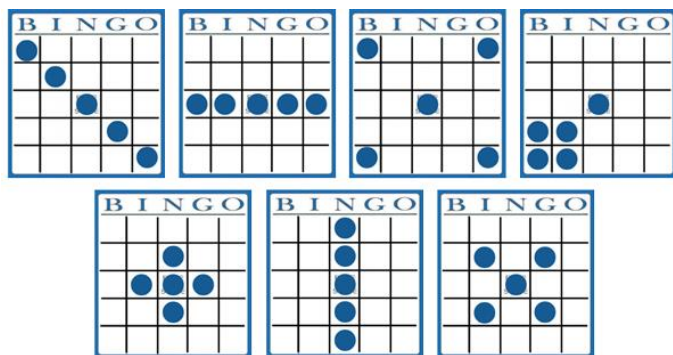

20 Either/Or – Fill the Card \$75.00 (20. Salmon)

21 thru 22 – Regular Bingo \$50.00 (21. Stripe Yellow, 22. Stripe Salmon)

23 Quickie Game – Fill the Card \$75.00 (23. Green Single Card)

50/50 Game #3 Ends!

24 Jackpot – Regular Bingo \$50.00 Fill the Card (24. Red)

Our Jackpot Game is a progressive build-up for a maximum of \$1,000.00 on a specific number of balls.

We start with 50 balls (\$400), increasing by 1 balls each week. Build-up increases by \$50 each week.

Consolation Prize if no winner on given number of balls: \$100.

House Rules

Bingo on B3 for regular games pays an extra \$25 (split between multiple winners)

Players Pool is won when ball is the last ball called for bingo, on Regular Bingo Games only

Only Players 18 and Over Can Collect Cash Payout

If Less Than 50 People in Attendance, Regular Bingo Prizes Drop to a \$40 Payout

If the Snow Emergency Plan is in Effect, Bingo will be Cancelled

Ways to Win Regular Bingo