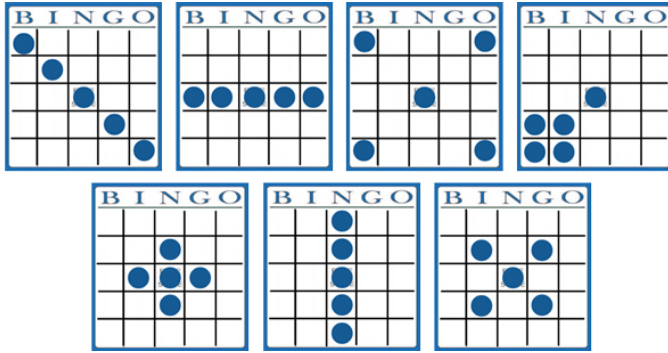

Bingo on B3 for regular games pays an extra \$25 (split between multiple winners)

Players Pool is won when the ball is the last ball called for bingo, on Regular Bingo Games only

Only Players 18 and Over Can Collect Cash Payout

If Less Than 50 People are in Attendance, Regular Bingo Prizes Drop to a \$40 Payout

If the Snow Emergency Plan is in Effect, Bingo will be Cancelled

Ways to Win Regular Bingo

- Diagonal
- Vertical
- Horizontal
- Postage Stamp
- Outside Corners
- Inside Corners
- Small Diamond