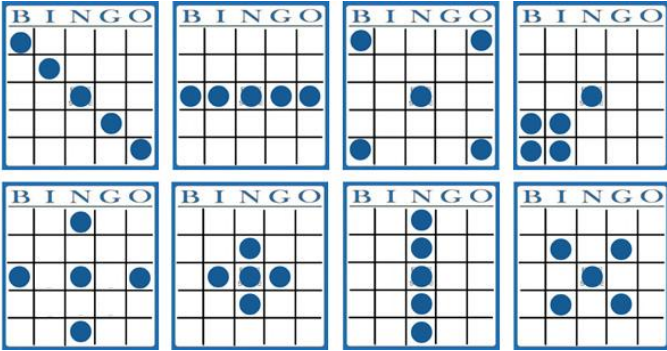

### **House Rules**

The last ball **called** must be your BINGO ball

Bingo on B3 for regular games pays an extra \$25 (split between multiple winners)

Players Pool is won when the ball is the last ball called for bingo, on Regular Bingo Games only

**20 Ways to Win Regular Bingo**

- Diagonal
- Vertical
- Horizontal
- Postage Stamp
- Outside Corners
- Inside Corners
- Small Diamond
- Large Diamond

Ways to Win Special Bingos will be Displayed on the Screen During Those Specific Games